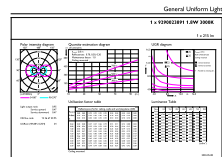

Datos fotométricos

Light Distribution Diagram - CorePro LEDcapsuleLV 1.8-20W G4 830

General uniform lighting - CorePro LEDcapsuleLV 1.8-20W G4 830