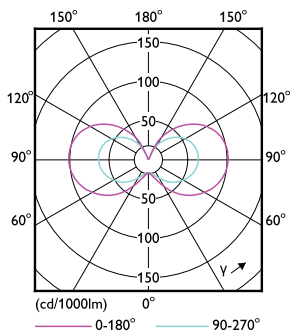

Datos fotométricos

Light Distribution Diagram - CorePro LEDcapsuleLV 1.8-20W G4 830

General uniform lighting - CorePro LEDcapsuleLV 1.8-20W G4 830