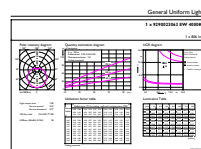

Product	D	C
CorePro LEDbulb ND 8-60W A60 E27 840	60 mm	108 mm

Datos fotométricos

Spectral Power Distribution Colour - CorePro LEDbulb ND 8-60W A60 E27 840

Light Distribution Diagram - CorePro LEDbulb ND 8-60W A60 E27 840