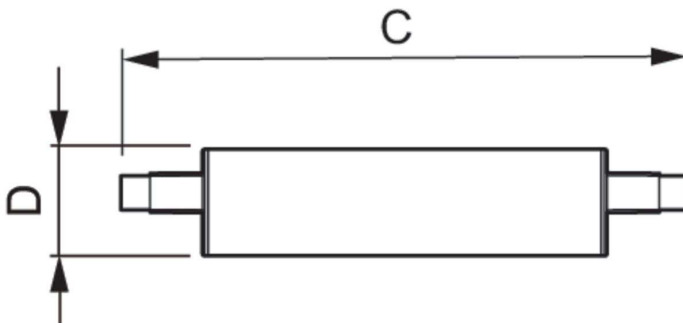

Plano de dimensiones

Product	D	C
CoreProLED linearD 17.5-150W R7S 118 830	42 mm	118 mm

Datos fotométricos

General uniform lighting - CoreProLED linearD 17.5-150W R7S 118 830

Light Distribution Diagram - CoreProLED linearD 17.5-150W R7S 118 830