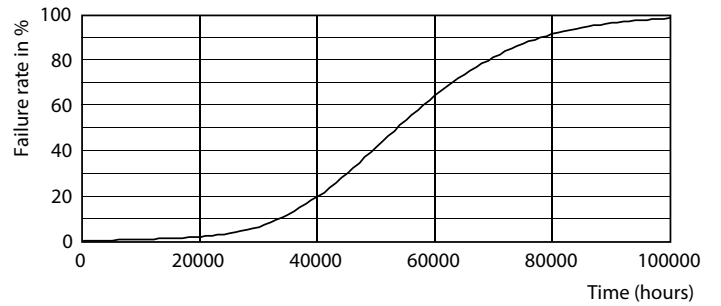

CorePro tubo LED EM/230V T8

Datos fotométricos

Spectral Power Distribution Colour - CorePro LEDtube 1200mm 15.5W 840 T8

Vida útil

Lumen Maintenance Diagram - CorePro LEDtube 1200mm 15.5W 840 T8

Life Expectancy Diagram - CorePro LEDtube 1200mm 15.5W 840 T8