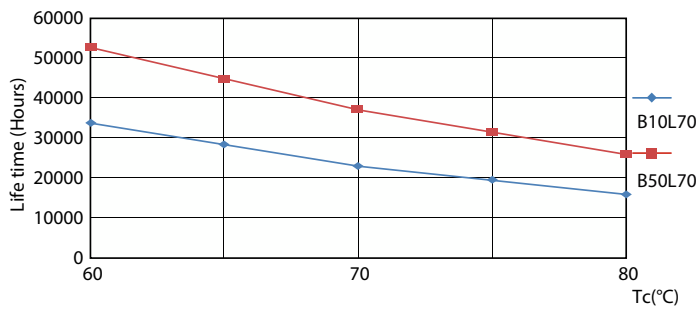

CorePro tubo LED EM/230V T8

Datos fotométricos

Spectral Power Distribution Colour - CorePro LEDtube 1200mm 15.5W 840 T8

Vida útil

Lumen Maintenance Diagram - CorePro LEDtube 1200mm 15.5W 840 T8

Life Expectancy Diagram - CorePro LEDtube 1200mm 15.5W 840 T8