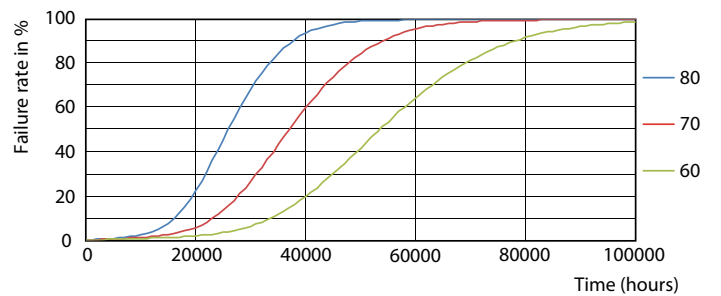

Life Expectancy Diagram - CorePro LEDtube 1200mm 15.5W 840 T8