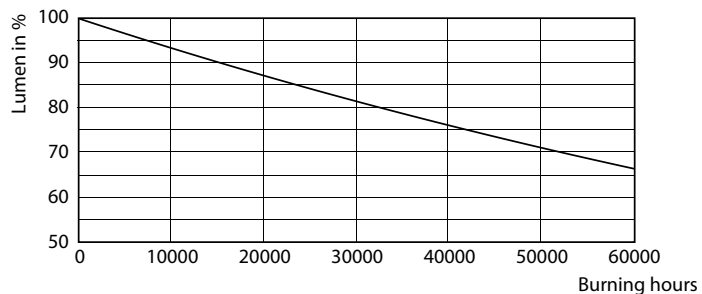

CorePro tubo LED EM/230V T8

Vida útil

Lumen Maintenance Diagram - CorePro LEDtube 1200mm 15.5W 840 T8