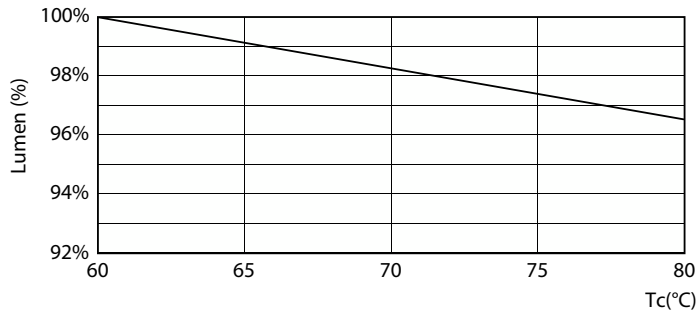

Vida útil

Lumen Maintenance Diagram - CorePro LEDtube 1200mm 15.5W 840 T8