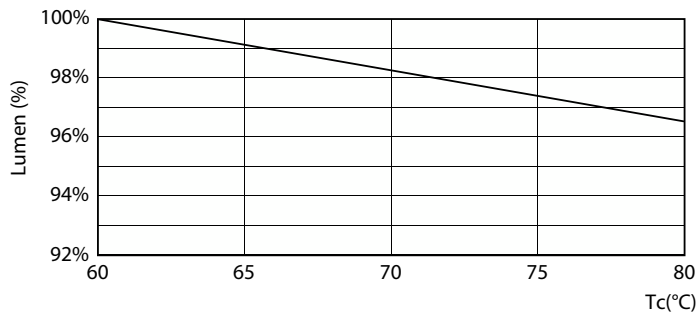

CorePro tubo LED EM/230V T8

Datos fotométricos

Vida útil

Lumen Maintenance Diagram - CorePro LEDtube 1200mm 15.5W 865 T8