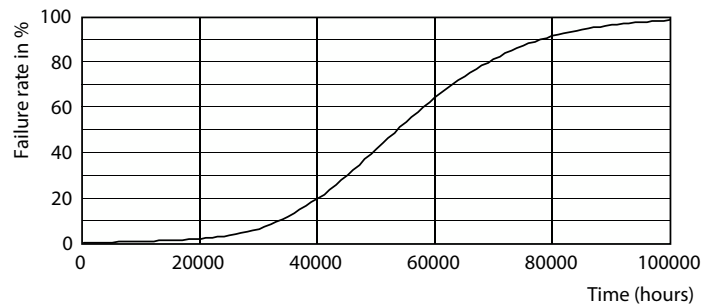

CorePro tubo LED EM/230V T8

Datos fotométricos

Vida útil

Life Expectancy Diagram - CorePro LEDtube 1200mm 15.5W 865 T8