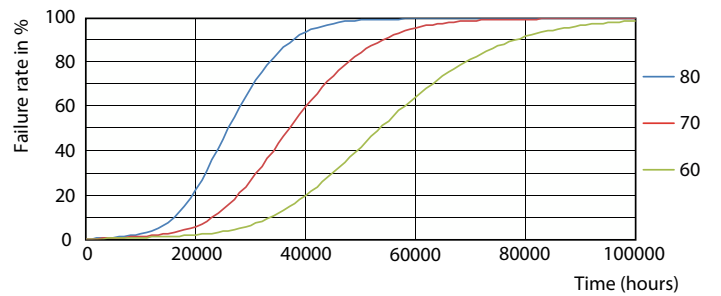

Life Expectancy Diagram - CorePro LEDtube 1200mm 15.5W 865 T8

Life Expectancy Diagram - CorePro LEDtube 1200mm 15.5W 865 T8